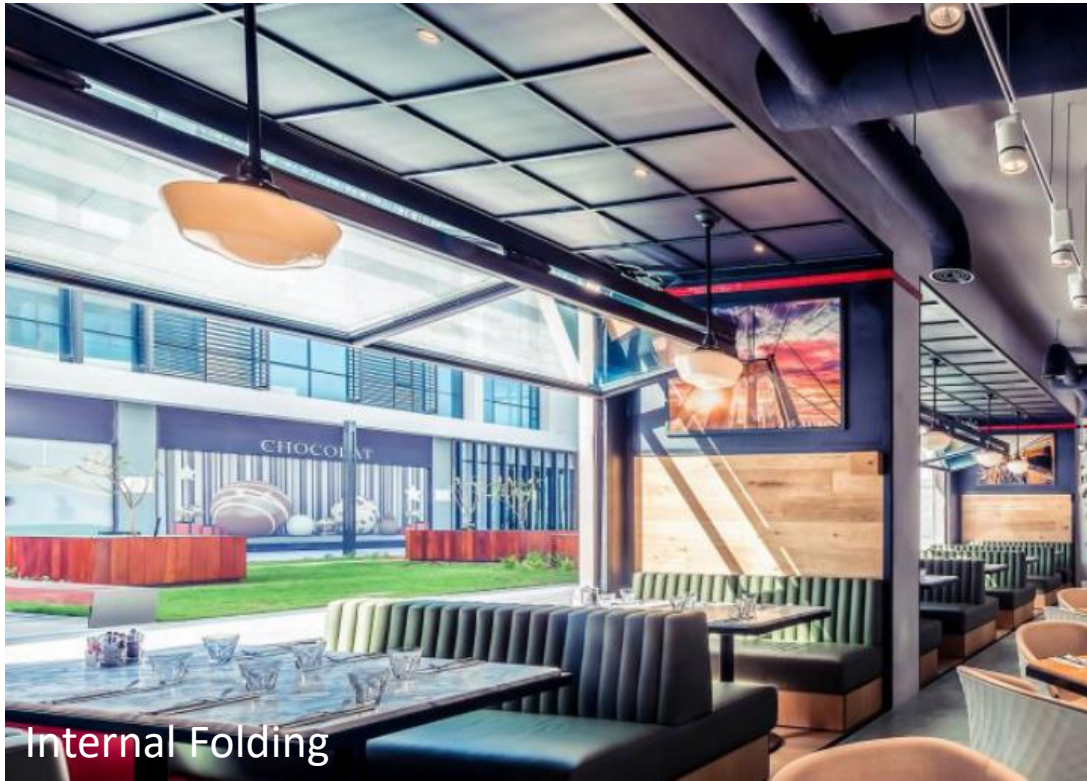

High Quality OEM components and engineered components.