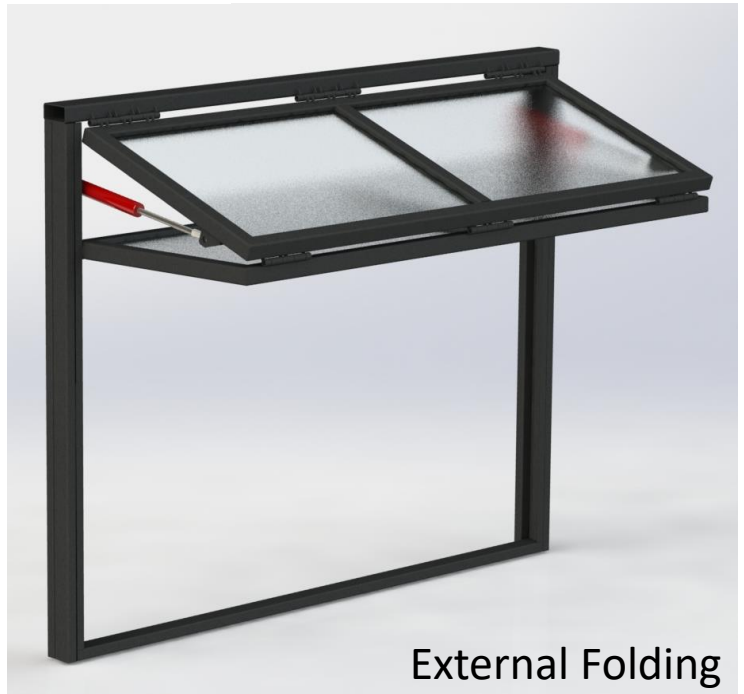

Franc Designs

www.francdesigns.com

sales@francdesigns.com

External Folding

Bifold Window

| | | | |
|-------------------------|---------------------------------|--------------------------|----------------------------|
| Material Options | Mild Steel | Finish | Powder Coated: RAL Colours |
| | Stainless Steel | | |
| Folding Options | External Folding | Swings outside building. | |
| | Internal folding | Swings inside building. | |
| Actuator | Hydraulic Actuators | | |
| Operation | Push Button | | |
| Options | Remote Control, Obstacle sensor | | |
| Width | Up to 8000 mm | | |
| Height | Up to 5000 mm | | |